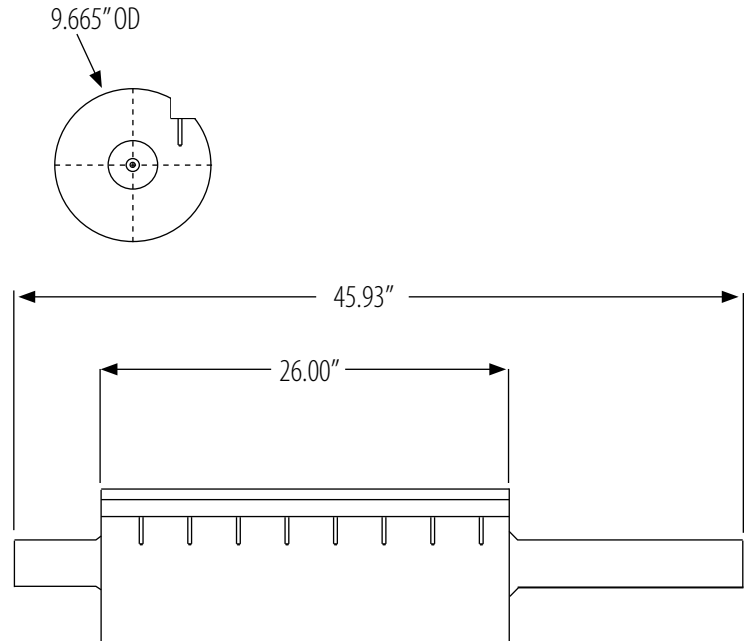

## Everwear Knife Rolls

ITEM #	PRODUCT DESCRIPTION
1	ROLLS MADE WITH <i>STAINLESS STEEL</i> .
2	<i>INTEGRATED DESIGN</i> OF KNIFE & HOLDING COMPONENTS.
3	<i>PERFECT KNIFE PRESENTATION</i> , KNIFE POCKETS FLAT WITHIN .001"/.025MM.
4	<i>KNIFE CHANGES ARE EASY</i> , REDUCING MAINTENANCE DOWNTIME.